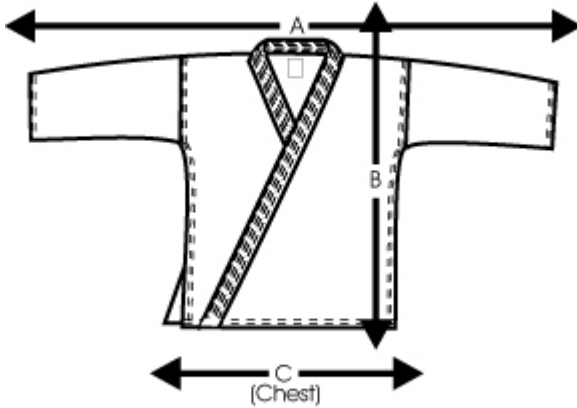

SIZE CHARTS UNIFORMS & SPARRING GEAR

TRADITIONAL TOP

AGE	SIZE	A	B	C	HEIGHT	WEIGHT
3	000	39"	19"	15.5"	3'5" - 3'8"	35lbs
4	00	45"	21"	16.5"	3'9" - 4'	50lbs
5-6	0	45"	23"	18.0"	4'1" - 4'4"	60lbs
7-8	1	49"	25"	18"	4'5" - 4'8"	80lbs
9-10	2	52"	27"	21"	4'9" - 5'	110lbs
11-12	3	55"	29"	23"	5'1" - 5'4"	135lbs
	4	59"	31"	24"	5'5" - 5'8"	160lbs
	5	63"	33"	25"	5'9" - 6'	190lbs
	6	65"	35"	26"	6'1" - 6'4"	220lbs
	7	68"	37"	27"	6'5" - 6'8"	240lbs
	8	71"	39"	28"	6'5" - 6'8"	260lbs
	9	74"	42"	30"	6'5" - 6'8"	300lbs
	10	77"	44"	31.5"	6'5" - 6'8"	350lbs
	11	81"	47"	33"	6'5" - 6'8"	
	12	85"	49"	34.5"	6'5" - 6'8"	

TRADITIONAL PANTS

AGE	SIZE	A	B	C	HEIGHT	WEIGHT
3	000	26"	16"	13"	3'5" - 3'8"	35lbs
4	00	28"	18"	14"	3'9" - 4'	50lbs
5-6	0	30"	20"	15.5"	4'1" - 4'4"	60lbs
7-8	1	32"	22.5"	17"	4'5" - 4'8"	80lbs
9-10	2	35"	25"	18"	4'9" - 5'	110lbs
11-12	3	38"	28"	19"	5'1" - 5'4"	135lbs
	4	40"	30"	20"	5'5" - 5'8"	160lbs
	5	42"	32"	22"	5'9" - 6'	190lbs
	6	44"	34"	23"	6'1" - 6'4"	220lbs
	7	46"	36"	25"	6'5" - 6'8"	240lbs
	8	48"	37"	26"	6'5" - 6'8"	260lbs
	9	50"	37"	28"	6'5" - 6'8"	300lbs
	10	52"	38"	30"	6'5" - 6'8"	350lbs
	11	54"	40"	32"	6'5" - 6'8"	
	12	56"	42"	34"	6'5" - 6'8"	

Headgear Sizing Chart

Size	Circumference
X-Small (Dyna Only)	18-19 in. / 45-49.5 cm
Small	19.5-20.5 in. / 49.5-52.0 cm
Medium	21-22 in. / 53.3-56 cm
Large	22.5-23 in. / 57-58.5 cm
XL-Large	23.5-24 in. / 59.7-61 cm
XXL-Large (Dyna Only)	24.5-25 in. / 62.0-63.5 cm

Punches Sizing Chart

Size	Measurement
Child X-Small (Dyna Only)	under 2.6 in. / under 6.6 cm
Child Small	2.6-2.9 in. / 6.6-7.3 cm
Child Medium	2.9-3.1 in. / 7.3-7.9 cm
Child Large	3.1-3.25 in. / 7.9-8.25 cm
Adult Small	3.25-3.4 in. / 8.25-8.6 cm
Adult Medium	3.4-3.6 in. / 8.6-9.1 cm
Adult Large	3.6-3.75 in. / 9.2-9.5 cm
Adult X-Large	3.75-3.9 in. / 9.5-9.9 cm
Adult XX-Large (Dyna Only)	4-4.1 in. / 10-10.4 cm