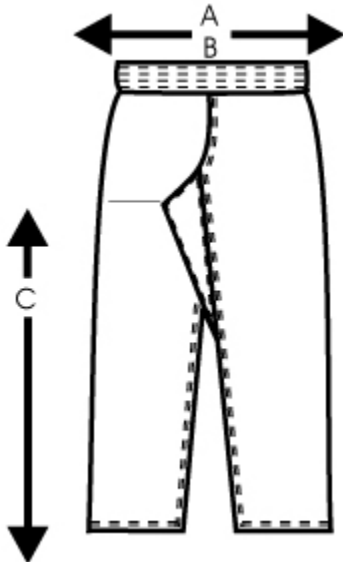

SIZE CHARTS UNIFORMS & SPARRING GEAR

TRADITIONAL TOP

AGE	SIZE	A	B	C	HEIGHT	WEIGHT
3	000	39"	19"	15.5"	3'5" - 3'8"	35lbs
4	00	45"	21"	16.5"	3'9" - 4'	50lbs
5-6	0	45"	23"	18.0"	4'1" - 4'4"	60lbs
7-8	1	49"	25"	18"	4'5" - 4'8"	80lbs
9-10	2	52"	27"	21"	4'9" - 5'	110lbs
11-12	3	55"	29"	23"	5'1" - 5'4"	135lbs
	4	59"	31"	24"	5'5" - 5'8"	160lbs
	5	63"	33"	25"	5'9" - 6'	190lbs
	6	65"	35"	26"	6'1" - 6'4"	220lbs
	7	68"	37"	27"	6'5" - 6'8"	240lbs
	8	71"	39"	28"	6'5" - 6'8"	260lbs
	9	74"	42"	30"	6'5" - 6'8"	300lbs
	10	77"	44"	31.5"	6'5" - 6'8"	350lbs
	11	81"	47"	33"	6'5" - 6'8"	
	12	85"	49"	34.5"	6'5" - 6'8"	

TRADITIONAL PANTS

AGE	SIZE	A	B	C	HEIGHT	WEIGHT
3	000	26"	16"	13"	3'5" - 3'8"	35lbs
4	00	28"	18"	14"	3'9" - 4'	50lbs
5-6	0	30"	20"	15.5"	4'1" - 4'4"	60lbs
7-8	1	32"	22.5"	17"	4'5" - 4'8"	80lbs
9-10	2	35"	25"	18"	4'9" - 5'	110lbs
11-12	3	38"	28"	19"	5'1" - 5'4"	135lbs
	4	40"	30"	20"	5'5" - 5'8"	160lbs
	5	42"	32"	22"	5'9" - 6'	190lbs
	6	44"	34"	23"	6'1" - 6'4"	220lbs
	7	46"	36"	25"	6'5" - 6'8"	240lbs
	8	48"	37"	26"	6'5" - 6'8"	260lbs
	9	50"	37"	28"	6'5" - 6'8"	300lbs
	10	52"	38"	30"	6'5" - 6'8"	350lbs
	11	54"	40"	32"	6'5" - 6'8"	
	12	56"	42"	34"	6'5" - 6'8"	

Headgear Sizing Chart

Size	Circumference
X-Small (Dyna Only)	18-19 in. / 45-49.5 cm
Small	19.5-20.5 in. / 49.5-52.0 cm
Medium	21-22 in. / 53.3-56 cm
Large	22.5-23 in. / 57-58.5 cm
XL-Large	23.5-24 in. / 59.7-61 cm
XXL-Large (Dyna Only)	24.5-25 in. / 62.0-63.5 cm

Punches Sizing Chart

Size	Measurement
Child X-Small (Dyna Only)	under 2.6 in. / under 6.6 cm
Child Small	2.6-2.9 in. / 6.6-7.3 cm
Child Medium	2.9-3.1 in. / 7.3-7.9 cm
Child Large	3.1-3.25 in. / 7.9-8.25 cm
Adult Small	3.25-3.4 in. / 8.25-8.6 cm
Adult Medium	3.4-3.6 in. / 8.6-9.1 cm
Adult Large	3.6-3.75 in. / 9.2-9.5 cm
Adult X-Large	3.75-3.9 in. / 9.5-9.9 cm
Adult XX-Large (Dyna Only)	4-4.1 in. / 10-10.4 cm